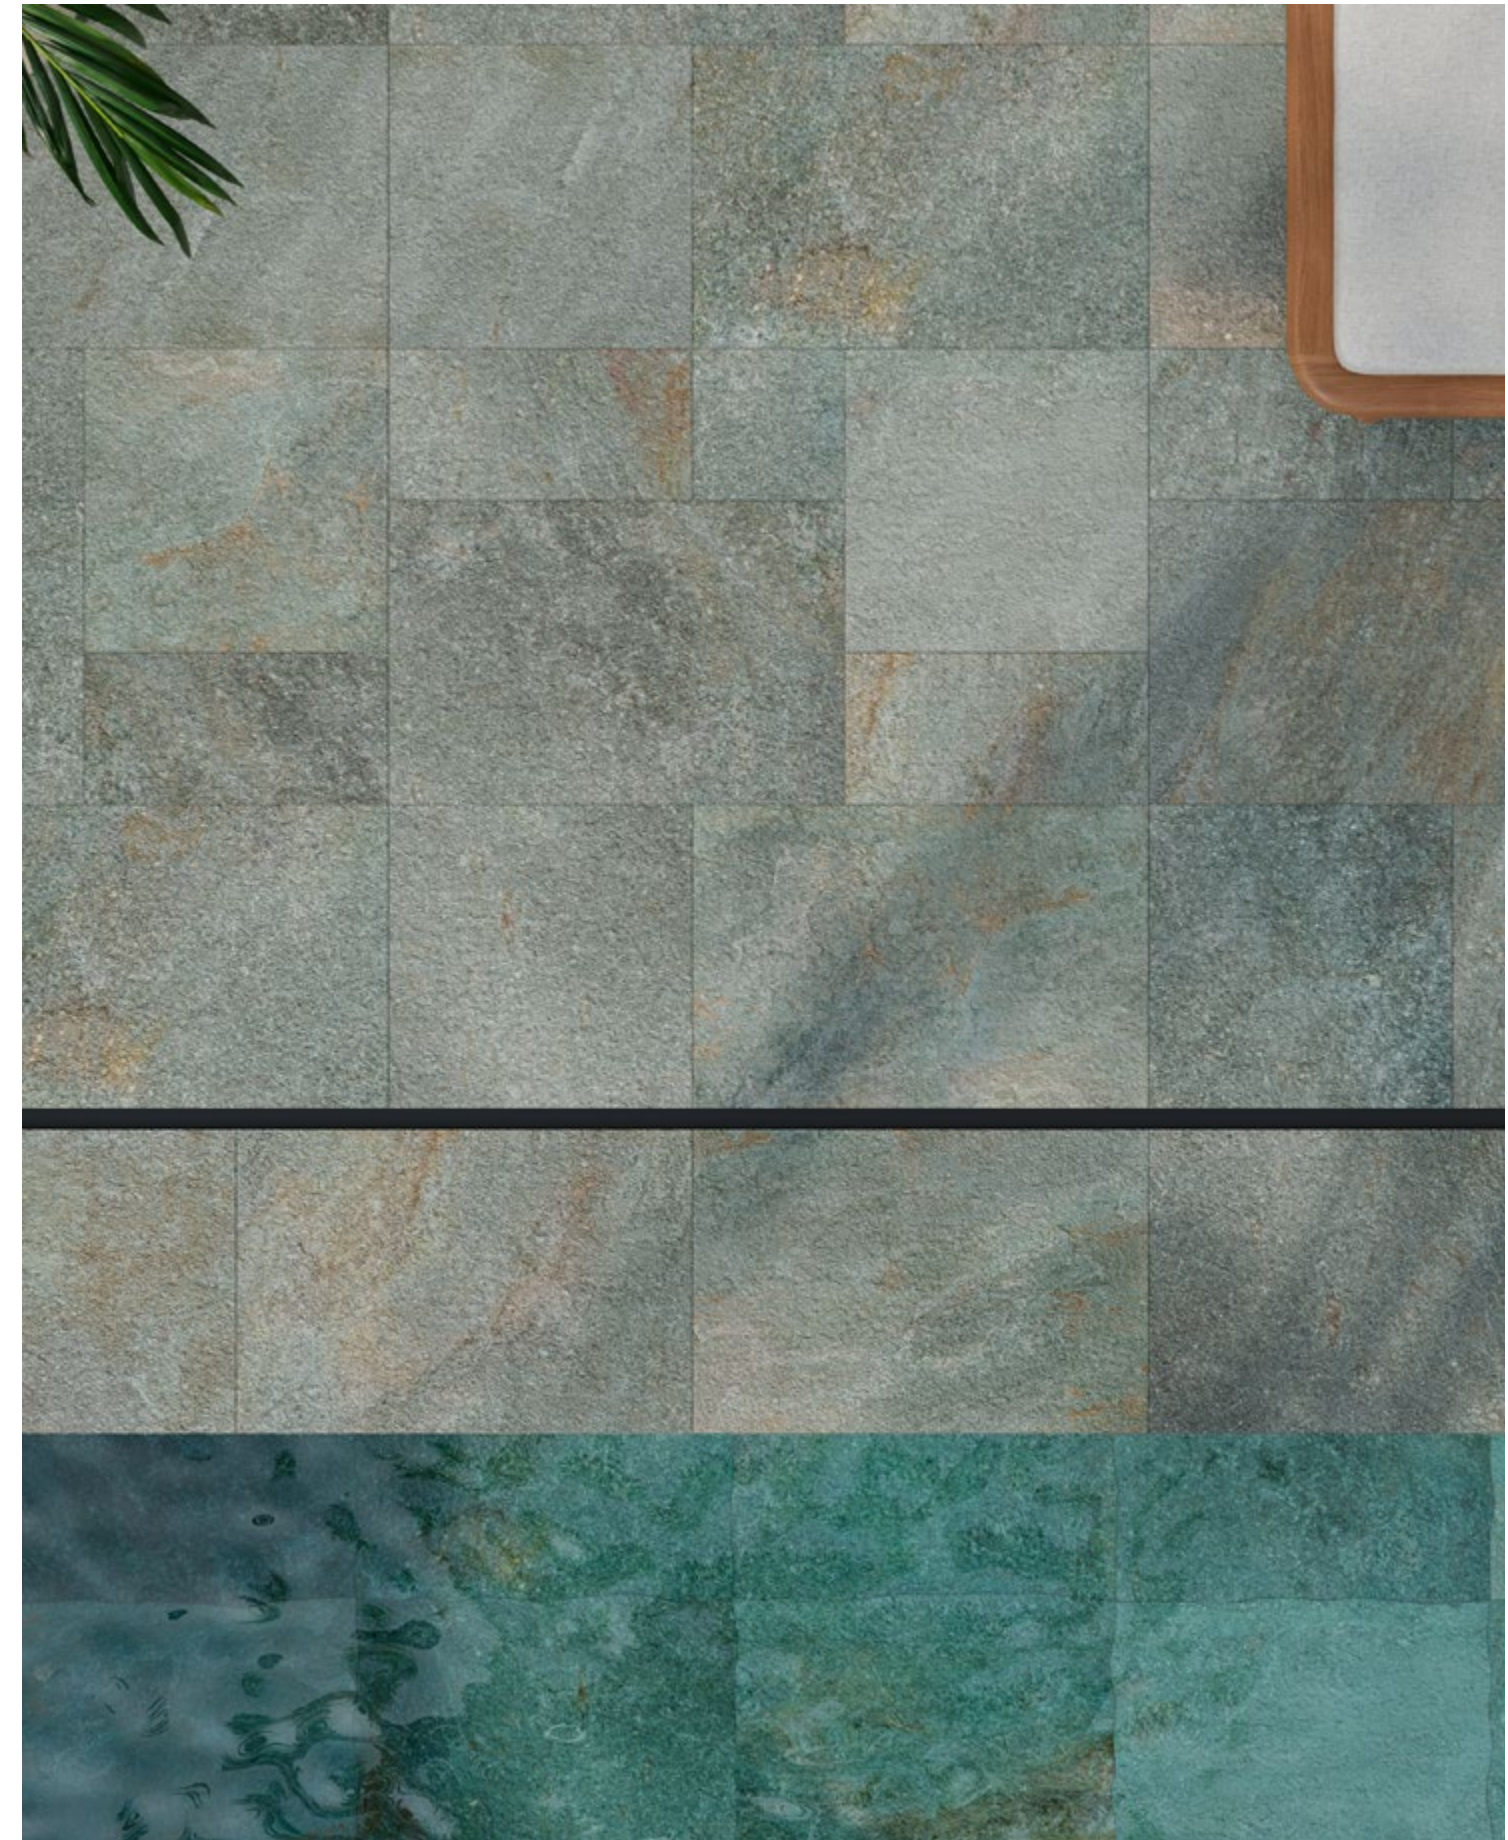

Available Formats: / Formatos Disponibles: / Formats disponibles :

PIECES NAME NOMBRE DE LA PIEZA NOM DE LA PIÈCE	SIZES FORMATOS FORMATS (cm)	WORK SIZE DIMENSION DE FABRICACION DIMENSION DE FABRICATION (mm)	BOX / CAJA / BOÎTES			PALLET / PALET / PALETTE			
			PIECES PIEZAS PIÈCES	sqm m²	MAX AVERAGE WEIGHT PESO MEDIO MÁXIMO POIDS MOYEN MAXIMUM (Kg)	BOXES CAJAS BOÎTES	sqm m²	MAX AVERAGE WEIGHT PESO MEDIO MÁXIMO POIDS MOYEN MAXIMUM (Kg)	SIZE PALLET FORMATO DEL PALET FORMAT DE LA PALETTE (mm)
Java Out	44x66	433 x 650 x 10	4	1,160	24,000	40	46,400	975	800x1200x744
Java Out Modular	44x66M		6	0,870	18,000	32	27,870	591	800x1200x600

Java Out Modular Green
44x66 cm/17.3"x26"
↘

stone
piedra / pierre