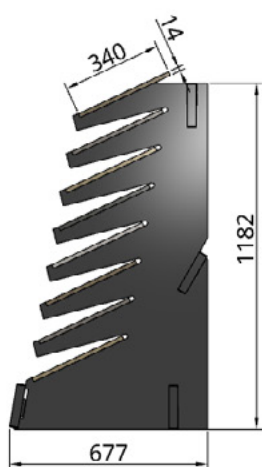

peldaño
extrusionado recto

straight
extruded step

PEINE PELDAÑOS 33x120 8P
700000000000011102