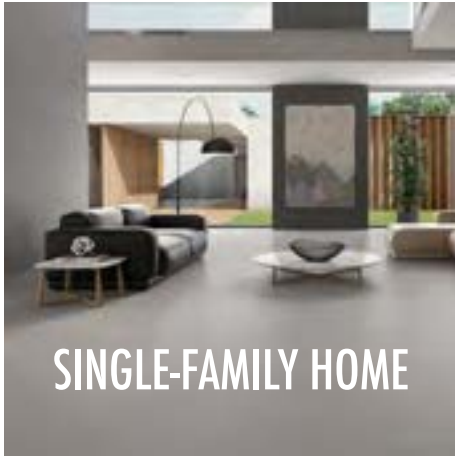

SINGLE-FAMILY HOME